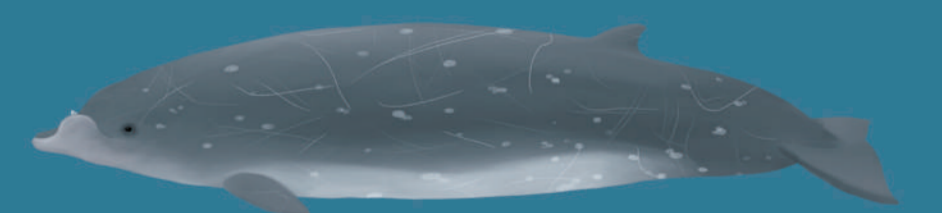

臺灣鯨讚
Bravo Taiwan Cetaceans