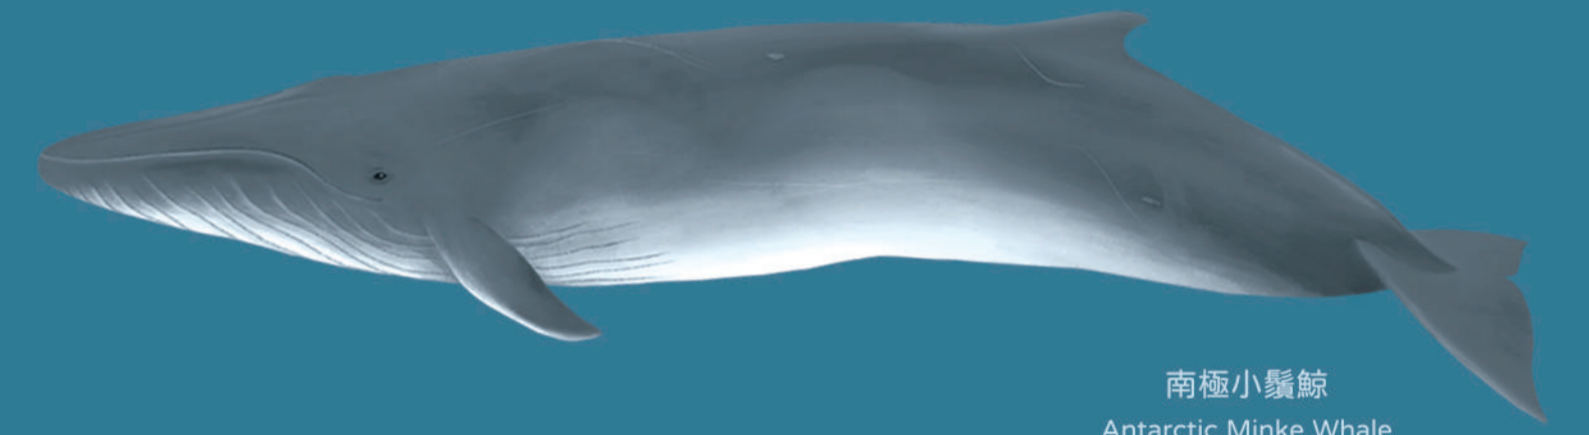

熱帶斑海豚
Pantropical Spotted Dolphin
Stenella attenuata

長吻飛旋海豚
Spinner Dolphin
Stenella longirostris

長吻真海豚
Long-Beaked Common Dolphin
Delphinus capensis

短吻真海豚
Short-Beaked Common Dolphin
Delphinus delphis

藍鯨
Blue Whale
Balaenoptera musculus

寬背露脊鼠海豚 / 寬背江豚
Wide-Ridged Finless Porpoise
Neophocaena phocaenoides

窄背露脊鼠海豚 / 窄背江豚
Narrow-Ridged Finless Porpoise
Neophocaena asiaeorientalis

瑞氏海豚 / 花紋海豚
Risso's Dolphin
Grampus griseus

小鬚鯨
Common Minke Whale
Balaenoptera acutorostrata

南極小鬚鯨
Antarctic Minke Whale
Balaenoptera bonaerensis

短肢領航鯨
Short-Finned Pilot Whale
Globicephala macrorhynchus

長須鯨
Fin Whale
Balaenoptera physalus

偽虎鯨
False Killer Whale
Pseudorca crassidens

瓜頭鯨
Melon-Headed Whale
Peponocephala electra