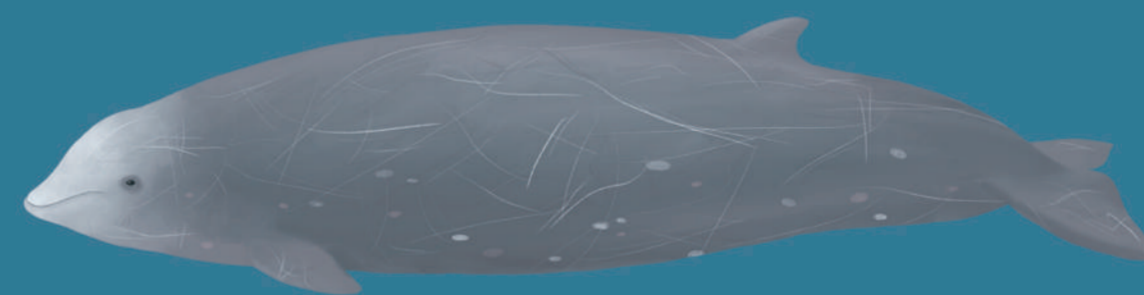

臺灣鯨讚
Bravo Taiwan Cetaceans