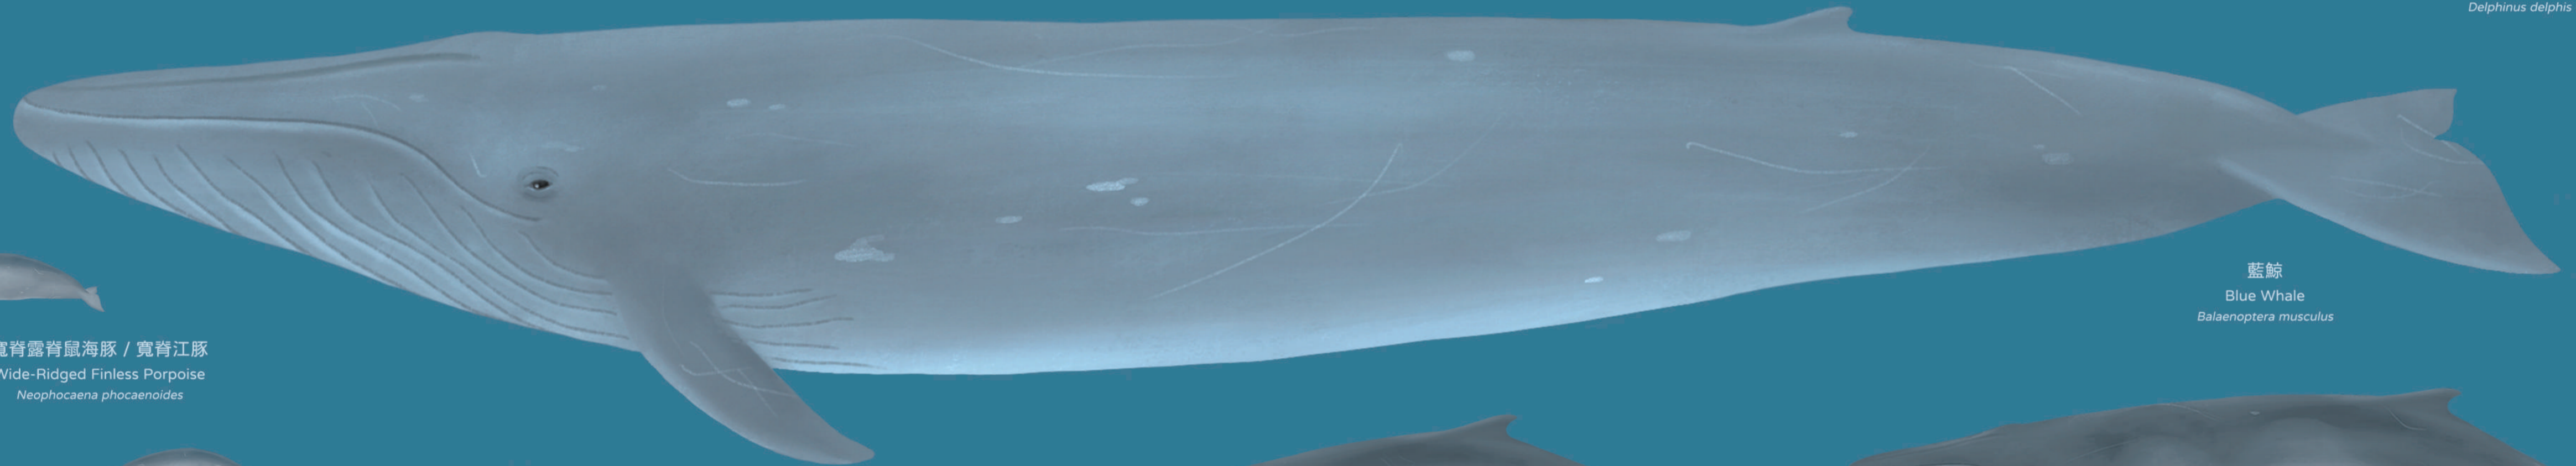

熱帶斑海豚
Pantropical Spotted Dolphin
Stenella attenuata

長吻飛旋海豚
Spinner Dolphin
Stenella longirostris

長吻真海豚
Long-Beaked Common Dolphin
Delphinus capensis

短吻真海豚
Short-Beaked Common Dolphin
Delphinus delphis

藍鯨
Blue Whale
Balaenoptera musculus

寬背露脊鼠海豚 / 寬背江豚
Wide-Ridged Finless Porpoise
Neophocaena phocaenoides

窄背露脊鼠海豚 / 窄背江豚
Narrow-Ridged Finless Porpoise
Neophocaena asiaeorientalis

瑞氏海豚 / 花紋海豚
Risso's Dolphin
Grampus griseus

小鬚鯨
Common Minke Whale
Balaenoptera acutorostrata

南極小鬚鯨
Antarctic Minke Whale
Balaenoptera bonaerensis

短肢領航鯨
Short-Finned Pilot Whale
Globicephala macrorhynchus

長須鯨
Fin Whale
Balaenoptera physalus

偽虎鯨
False Killer Whale
Pseudorca crassidens

瓜頭鯨
Melon-Headed Whale
Peponocephala electra